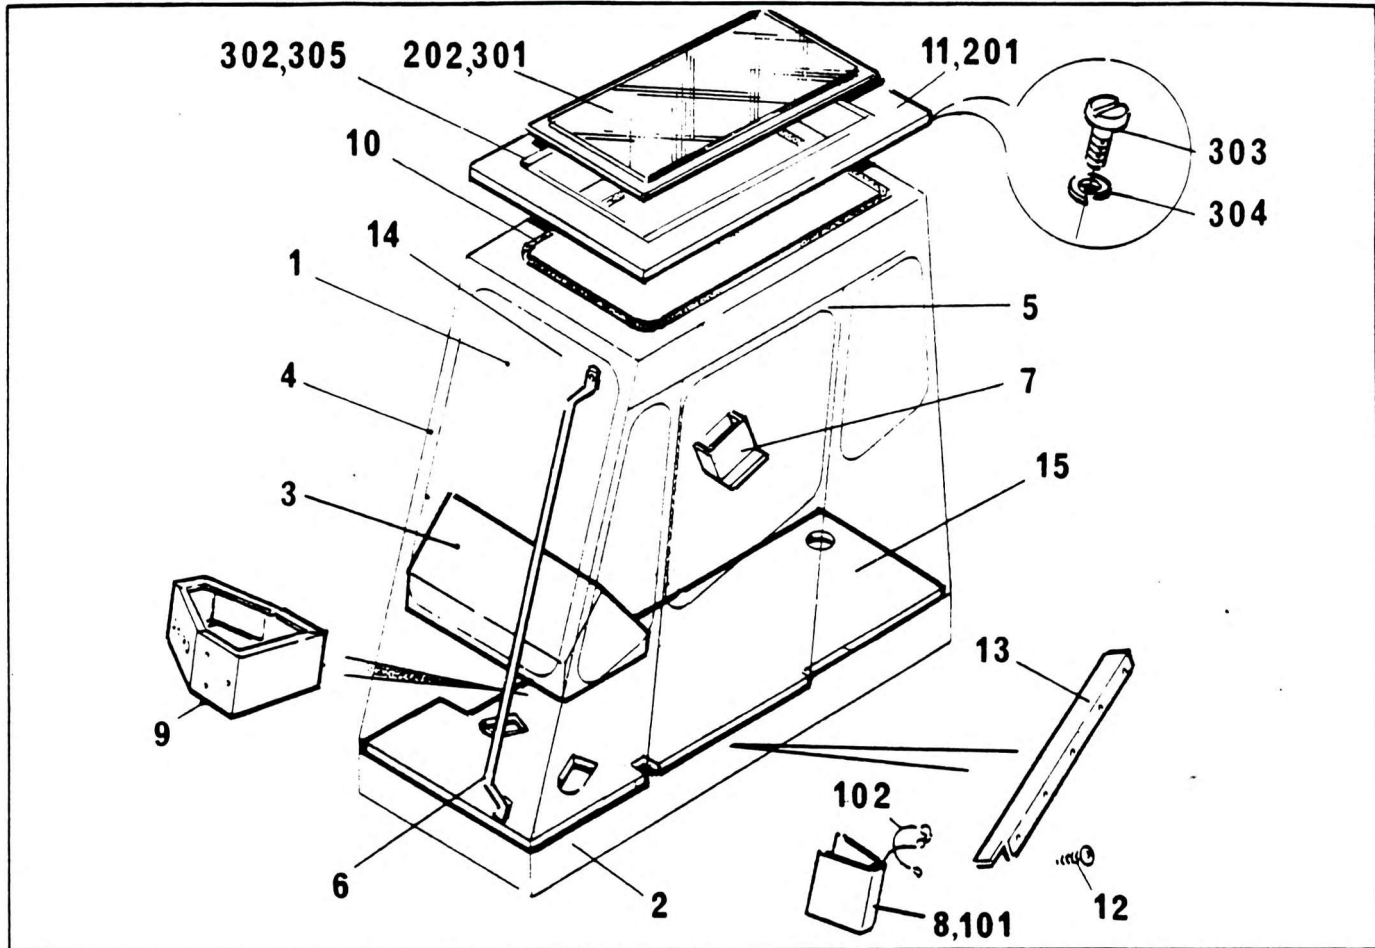

CAB ASSY - TURNABLE

NO.	PART NO.	QTY.	DESCRIPTION	NO.	PART NO.	QTY.	DESCRIPTION
1+	8790047	1	Glass Assy	301	7-498-990072	1	Window Roof
2+	6-061-990053	1	Base Assy	302	7-884-990011	1	Tape 4mm x 9mm
3	6-176-990188	1	Housing Install	303	7-121-130701	22	Screw M5 x 10 Lg
4+	6-245-990103	1	Cab Weld Assy	304	7-951-130210	22	Washer Spring M5
5+	6-392-990179	1	Door Assy	305	7-017-990010	1	Sealant
6+	6-511-990094	1	Grab Handle Assy	+ See further breakdown in this group			
7+	6-531-990019	1	Document Holder				
8+	6-531-990030	1	Load Chart Binder Assy - Incl. Items 101 - 102				
9	6-547-990073	1	Slew Lock Housing				
10	6-637-037014	1	Weatherstrip 14' 0"				
11	6-679-992537	1	Roof Hatch Assy Incl. Items 201-202				
12	7058101	1	Screw No.8 x ½" Pan Head				
13	6-679-990358	1	Kickpanel				
14	7-001-990269	1	Trim Kit				
15	7-001-990299	1	Floor Mat				
101	7-531-990012	1	Binder				
102	6-246-001174	1	Lanyard Assy				
201	6-679-992535	1	Roof Hatch				
202	6-498-990030	1	Window Install Incl. Items 301 - 305				